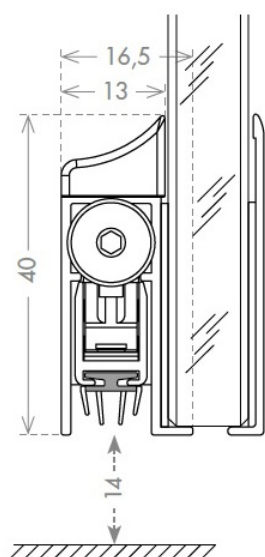

PRODUCT SHEET

Description:

Drop Down Alu Profile, "D" ,F/Glass Doors, 930mm, W/Adhesive Tape, 40mm Profile Height, 14mm Drop Function, Can be shorten, 150mm on the opposite Side to the Plunger, Tested to 200.000, closing Cycles, Anodized Finish, Polypropylene Brush Seal (D)

Item number:

15.22.640-0

Units	Box	Carton	HS Code	Barcode
Set	1	15	8302415000	
				5704866460170

PLUNGER TYPE

SEALS

D

SISO A/S

Mileparken 11
DK-2740 Skovlunde
Denmark
VAT: DK 24786013